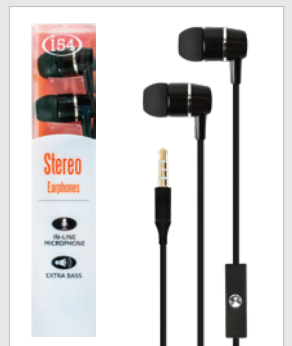

- **100% Product Guarantee**
- 7" wide counter display contains 7 of the hottest-selling cell phone accessories
- Counter display is protected by a theft-resistant durable acrylic facing
- Accessories have a metallic nylon texture and faster connection capability
- Dual Car & Dual Wall chargers contain 2.0 amp for charging larger devices (Tablets, iPhone 6, Samsung, Kindle, iPad, etc...)
- All SKU available in 10-count sleeves

Total Retail: \$1,518.50

10 Count Sleeve Refills

Nylon Flex Cable Available in 3 colors!

DUAL CAR CHARGER

Item #:	P14003
Unit UPC #:	8-4176914002-2
Sleeve Count:	20
Unit SRP:	\$7.99

DUAL WALL CHARGER

Item #:	P14002
Unit UPC #:	8-4176914003-9
Sleeve Count:	30
Unit SRP:	\$9.99

LIGHTNING TO USB CABLE	
Item #:	P14000
Unit UPC #:	8-4176914000-8
Sleeve Count:	20
Unit SRP:	\$14.99

MICRO USB CABLE	
Item #:	P14800
Unit UPC #:	8-4176914800-4
Sleeve Count:	20
Unit SRP:	\$7.99

TYPE-C TO USB CABLE	
Item #:	P14007
Unit UPC #:	8-4176914007-7
Sleeve Count:	20
Unit SRP:	\$9.99

AUXILIARY CABLE	
Item #:	P14802
Unit UPC #:	8-4176914802-8
Sleeve Count:	20
Unit SRP:	\$7.99

STEREO EARPHONES	
Item #:	P14004
Unit UPC #:	8-4176914004-6
Sleeve Count:	20
Unit SRP:	\$9.99